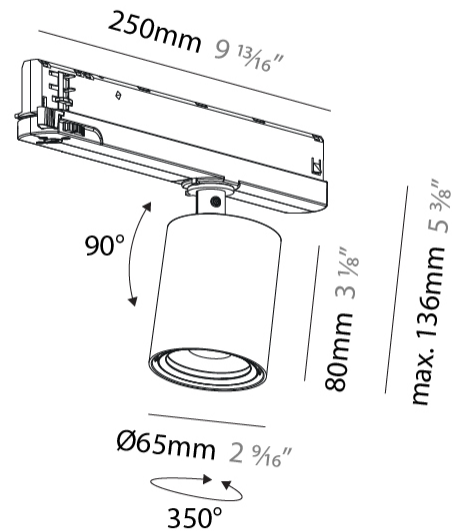

GENERAL

Series: Centriq
Subseries: Centriq In
Brand: Prolicht
Division: Architectural
Mounting Type: Track
Mounting Location: Ceiling
Subcategory: Spots

PHYSICAL

Shape: Cylinder
Diameter (mm): 65
Diameter (in): 2 5/16
Length (mm): 250
Length (in): 9 13/16
Height (mm): 136
Height (in): 5 3/8
Light Distribution: Adjustable / Direct
Weight (kg): 0.6
Fixture Finish: SSR / BKV / CWI / CRY / HAB / UFT / ITA / RUA / FTG / MYG / LOD / PUS / FRO / FUP / KIA / POP / BLS / SPG / MEY / GOH / GUM / CHC / COM / ABZ / JAG / OBR / MOS / ROR
Holder Finish: WHI / BLK
Accent Finish: SSR / BKV / CWI / CRY / HAB / LAG / UFT / ITA / RUA / RUR / MIC / FTG / MYG / TWT / LOD / PUS / FRO / FUP / KIA / POP / BLS / SPG / MEY / GOH / GUM / CHC / COM / ABZ / JAG
Fixture Material: Aluminum

ELECTRICAL

Lamp Type: LED (Zhaga Standard)
Input Wattage (W): 23
Total Output Wattage (W): 20.9
Dimming: Non-Dimmable / 0-10V Dimming
Driver Included: Yes
Driver Location: Integrated
Driver Type: Constant Current - 120Vac
Driver Class: Class 2
Input Voltage (V): 120

LED

Number of LEDs: 1
Color Temperature (°K): 2700 / 3000 / 3500 / 4000
Max. Delivered Lumen (lm): 1975 / 2056 / 2145 / 2245
Nominal Lumen (lm): 2429 / 2529 / 2638 / 2761
CRI: >90 CRI
Lamp Life (hrs): 50000

OPTICAL

Reflector: 24 / 36 / 52
Adjustability: Rotational 360°; Tilt 90°

RATINGS AND CERTIFICATIONS

Certified By: Certified for North American Standards
IP rating: IP20